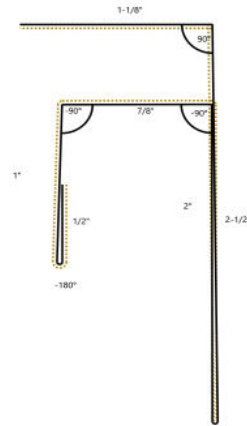

1-1/2"	-90°
1"	90°
1-1/2"	-90°
1/2"	-180°

STFBL	1	J Channel 10' 2" Frost Black	22.23	22.23
-------	---	------------------------------	-------	-------

1/2"	90°
1"	-180°
7/8"	-90°
2-1/8"	-90°

Willow Creek Metal
 332 Oldick Rd
 Fort Plain, NY 13339
 518-948-5659

Estimate

Date	Estimate Num.
1/28/2025	1972

Customer
Cash Sale

Ship To

Phone	PO	Rep	Terms
		ES	

Item	Quantity	Description	Price	Amount
STFBL	1	F&J Channel 10' 2" Frost Black	38.90	38.90

1/2"	-90°
1"	-180°
7/8"	-90°
2"	-90°
2-1/2"	180°
1-1/8"	90°

STFBL	1	BNB Inside Corner 10' 2" Frost Black	75.93	75.93
-------	---	--------------------------------------	-------	-------

2-3/8"	-180°
7/8"	90°
1-1/2"	90°
4-1/2"	-180°
4-1/2"	90°
1-1/2"	-180°
7/8"	90°
2-3/8"	90°