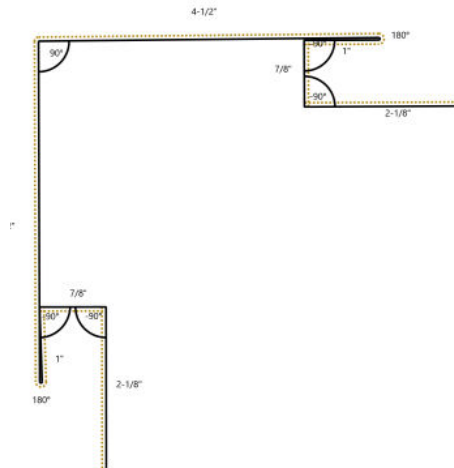

Willow Creek Metal
 332 Oldick Rd
 Fort Plain, NY 13339
 518-948-5659

Estimate

Date	Estimate Num.
1/28/2025	1972

Customer
Cash Sale

Ship To

Phone	PO	Rep	Terms
		ES	

Item	Quantity	Description	Price	Amount
STFBL	1	B-N-B Corner 10' 2" Frost Black	71.35	71.35

2-1/8"	-180°
7/8"	-90°
1"	-90°
4-1/2"	180°
4-1/2"	90°
1"	180°
7/8"	-90°
2-1/8"	-90°

STFBL	1	Base Angle 10' 2" Frost Black	22.23	22.23
-------	---	-------------------------------	-------	-------

1-1/2"	-90°
1"	90°
1-1/2"	-125°
1/2"	-180°

Estimate

Date	Estimate Num.
1/28/2025	1972

Customer
Cash Sale

Ship To

Phone	PO	Rep	Terms
		ES	

Item	Quantity	Description	Price	Amount
STFBL	1	F&J Channel 10' 2" Frost Black	38.90	38.90

1/2"	-90°
1"	-180°
7/8"	-90°
2"	-90°
2-1/2"	180°
1-1/8"	90°

STFBL	1	BNB Inside Corner 10' 2" Frost Black	75.93	75.93
-------	---	--------------------------------------	-------	-------

2-3/8"	-180°
7/8"	90°
1-1/2"	90°
4-1/2"	-180°
4-1/2"	90°
1-1/2"	-180°
7/8"	90°
2-3/8"	90°