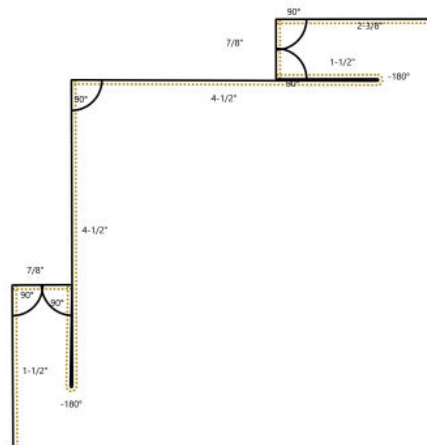

1-1/2"	-90°
1"	90°
1-1/2"	-90°
1/2"	-180°

STFBL	1	J Channel 10' 2" Frost Black	22.23	22.23
-------	---	------------------------------	-------	-------

1/2"	90°
1"	-180°
7/8"	-90°
2-1/8"	-90°

Willow Creek Metal
 332 Oldick Rd
 Fort Plain, NY 13339
 518-948-5659

Estimate

Date	Estimate Num.
1/28/2025	1972

Customer
Cash Sale

Ship To

Phone	PO	Rep	Terms
		ES	

Item	Quantity	Description	Price	Amount
STFBL	1	F&J Channel 10' 2" Frost Black	38.90	38.90

1/2"	-90°
1"	-180°
7/8"	-90°
2"	-90°
2-1/2"	180°
1-1/8"	90°

STFBL	1	BNB Inside Corner 10' 2" Frost Black	75.93	75.93
-------	---	--------------------------------------	-------	-------

2-3/8"	-180°
7/8"	90°
1-1/2"	90°
4-1/2"	-180°
4-1/2"	90°
1-1/2"	-180°
7/8"	90°
2-3/8"	90°