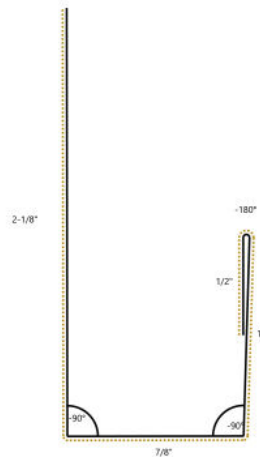

2-1/8"	-180°
7/8"	-90°
1"	-90°
4-1/2"	180°
4-1/2"	90°
1"	180°
7/8"	-90°
2-1/8"	-90°

STFBL	1	Base Angle 10' 2" Frost Black	22.23	22.23
-------	---	-------------------------------	-------	-------

1-1/2"	-90°
1"	90°
1-1/2"	-125°
1/2"	-180°

1-1/2"	-90°
1"	90°
1-1/2"	-90°
1/2"	-180°

STFBL	1	J Channel 10' 2" Frost Black	22.23	22.23
-------	---	------------------------------	-------	-------

1/2"	90°
1"	-180°
7/8"	-90°
2-1/8"	-90°

Willow Creek Metal
 332 Oldick Rd
 Fort Plain, NY 13339
 518-948-5659

Estimate

Date	Estimate Num.
1/28/2025	1972

Customer
Cash Sale

Ship To

Phone	PO	Rep	Terms
		ES	

Item	Quantity	Description	Price	Amount
STFBL	1	F&J Channel 10' 2" Frost Black	38.90	38.90

1/2"	-90°
1"	-180°
7/8"	-90°
2"	-90°
2-1/2"	180°
1-1/8"	90°

STFBL	1	BNB Inside Corner 10' 2" Frost Black	75.93	75.93
-------	---	--------------------------------------	-------	-------

2-3/8"	-180°
7/8"	90°
1-1/2"	90°
4-1/2"	-180°
4-1/2"	90°
1-1/2"	-180°
7/8"	90°
2-3/8"	90°